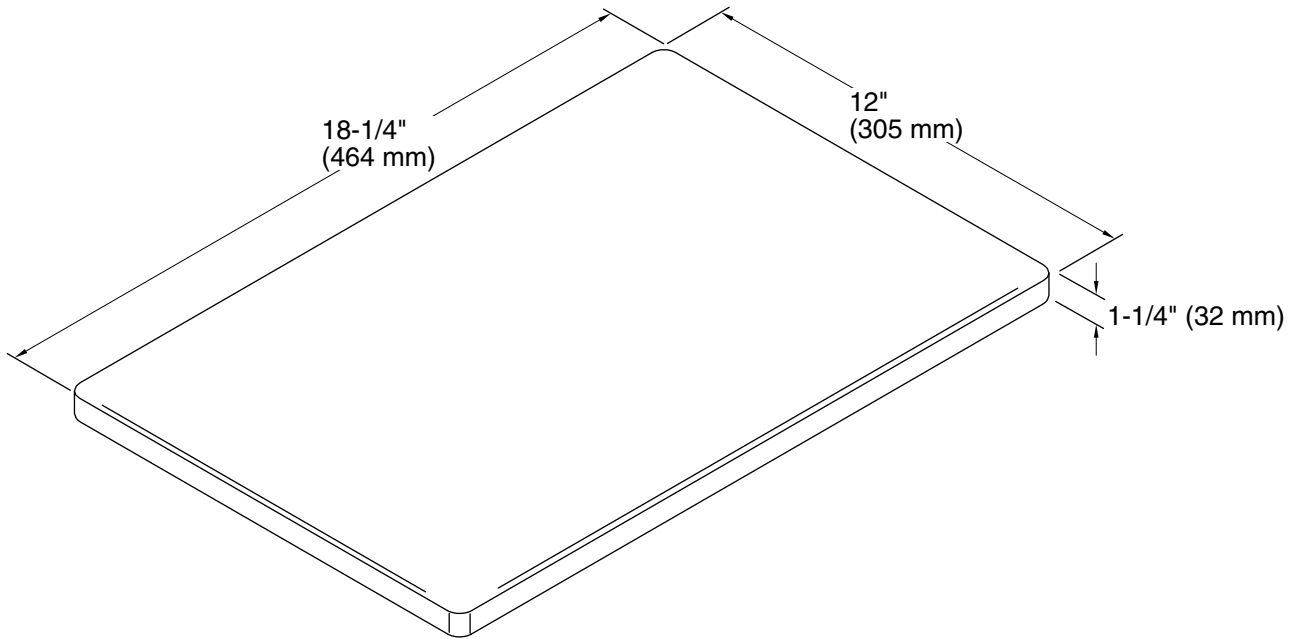

Indio®
Cutting Board
K-6128

Features

- Fits over the K-6410 Indio kitchen sink
- Provides a workstation for quick and easy prep work

Material

- Durable hardwood construction

Codes/Standards

EPA TSCA Title VI/CARB P2

**KOHLER® One-Year Limited
Warranty**

See website for detailed warranty information.

Technical Information

All product dimensions are nominal.

Material: Wood