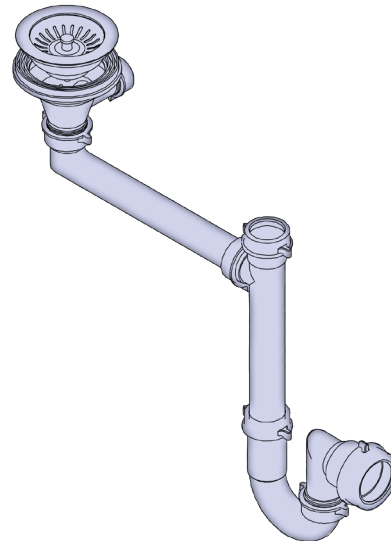

SPECIFICATIONS

DESCRIPTION

- Supplied with basket waste kit
- Supplied with waste connection kit

WARRANTY

- www.perrinandrowe.co.uk

Single Bowl Waste Kit (no overflow)

MODELS: 6480

+44 (0) 1708 526 361