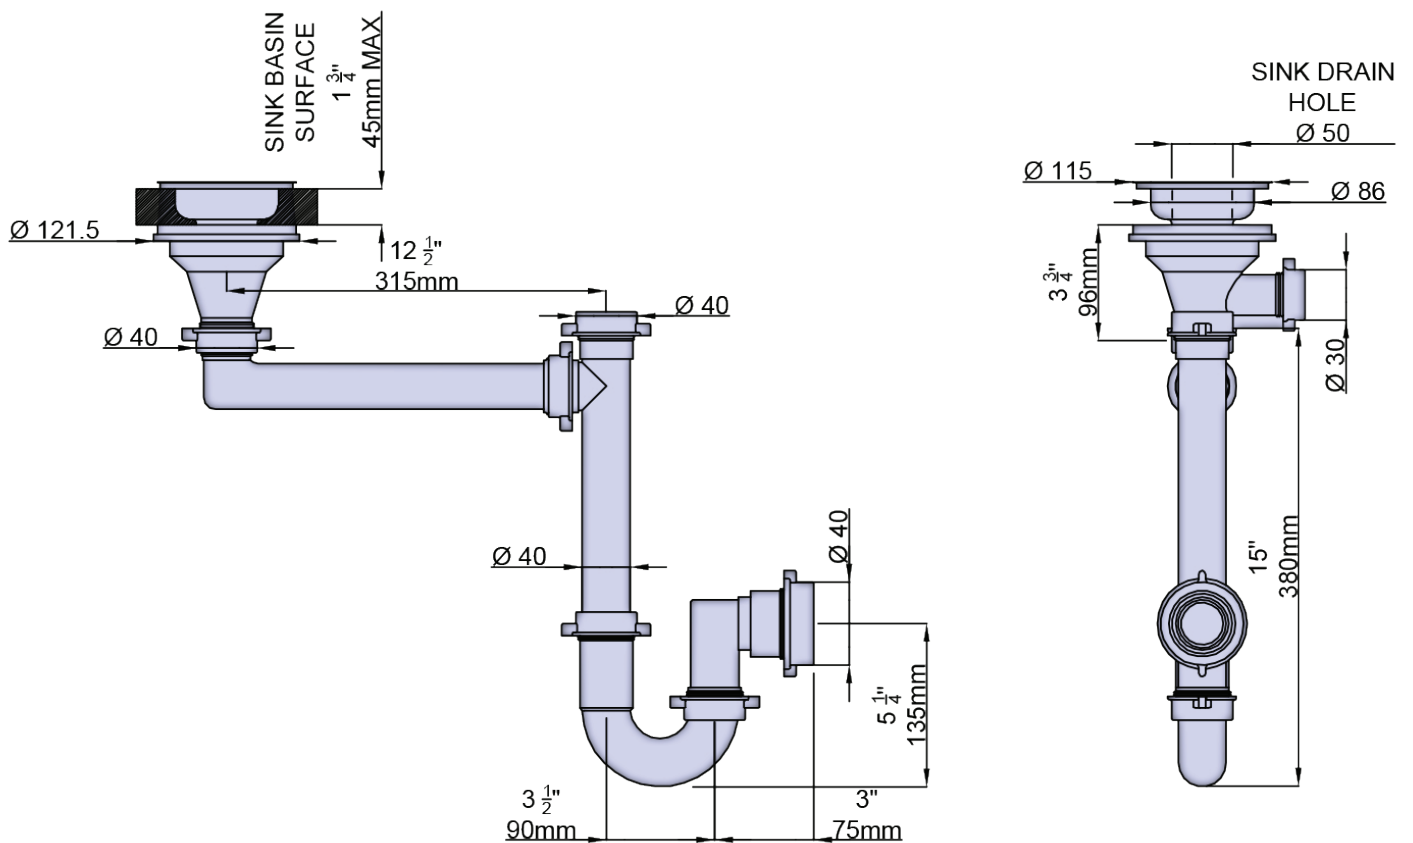

SPECIFICATIONS

DESCRIPTION

- Supplied with basket waste kit
- Supplied with waste connection kit

WARRANTY

- www.perrinandrowe.co.uk

Single Bowl Waste Kit (no overflow)

MODELS: 6480

+44 (0) 1708 526 361