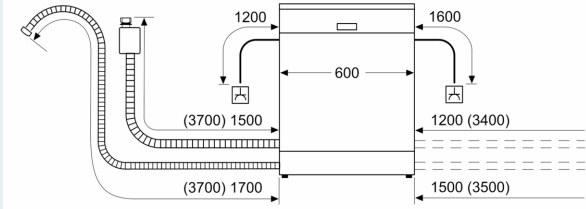

Energy Efficiency Class: D
 Energy Consumption for 100 cycles Eco Programme: 85 kWh
 Maximum number of place settings: 14
 The water consumption of the eco programme in liters per cycle: 9.0 l
 Programme duration: 4:30 h
 Airborne acoustical noise emissions : 46 dB(A) re 1 pW
 Airborne acoustical noise emission class: C
 Built-in / Free-standing: Built-in
 Height of removable worktop: 0 mm
 Dimensions of the product: 865 x 598 x 550 mm
 Min. required niche size for installation (HxWxD): ..865-925 x 600 x 550 mm
 Depth with open door 90 degree: 1200 mm
 Adjustable feet: Yes - all from front
 Maximum adjustability feet: 60 mm
 Adjustable plinth: Both horizontal and vertical
 Weight: 33.8 kg
 Gross weight: 37.5 kg
 Connection Rating: 2400 W
 Fuse protection: 10 A
 Nominal power: 220-240 V
 Frequency: 50; 60 Hz
 Length electrical supply cord: 175.0 cm
 Plug type: GB plug
 Length inlet hose: 165 cm
 Length outlet hose: 190 cm
 EAN code: 4242003958971
 Installation type: Fully integrated

Design features

- varioHinge 50mm
- Controls on top edge of door
- infoLight (blue) - Light projection on the floor
- Time delay (3, 6 or 24 hours)
- acoustic end of cycle indicator
- aquaStop®: Siemens home appliances' warranty in case of water damage – throughout the lifetime of the appliance.*
- Self-cleaning filter system with 3 piece corrugated filter
- steam protection plate
- Stainless steel/polinox interior
- Dimensions (HxWxD): 86.5 x 59.8 x 55cm

¹ Scale of Energy Efficiency Classes from A to G

² Energy consumption in kWh per 100 cycles (in programme Eco 50 °C)

³ Water consumption in litres per cycle (in programme Eco 50 °C)

⁴ Duration of programme Eco 50 °C

* Please find warranty terms under <https://www.siemens-home.bsh-group.com/uk/customer-service/warranty/additional-warranties>

iQ300, Fully-integrated
dishwasher, 60 cm, , varioHinge
SX73HX10VG

measurements in mm