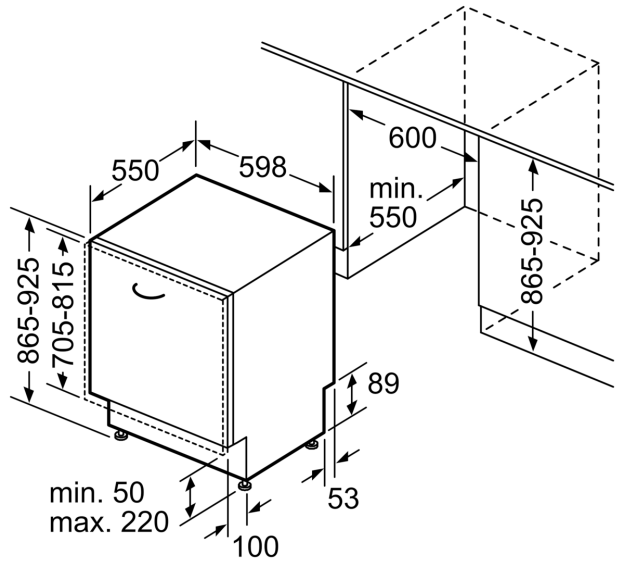

measurements in mm