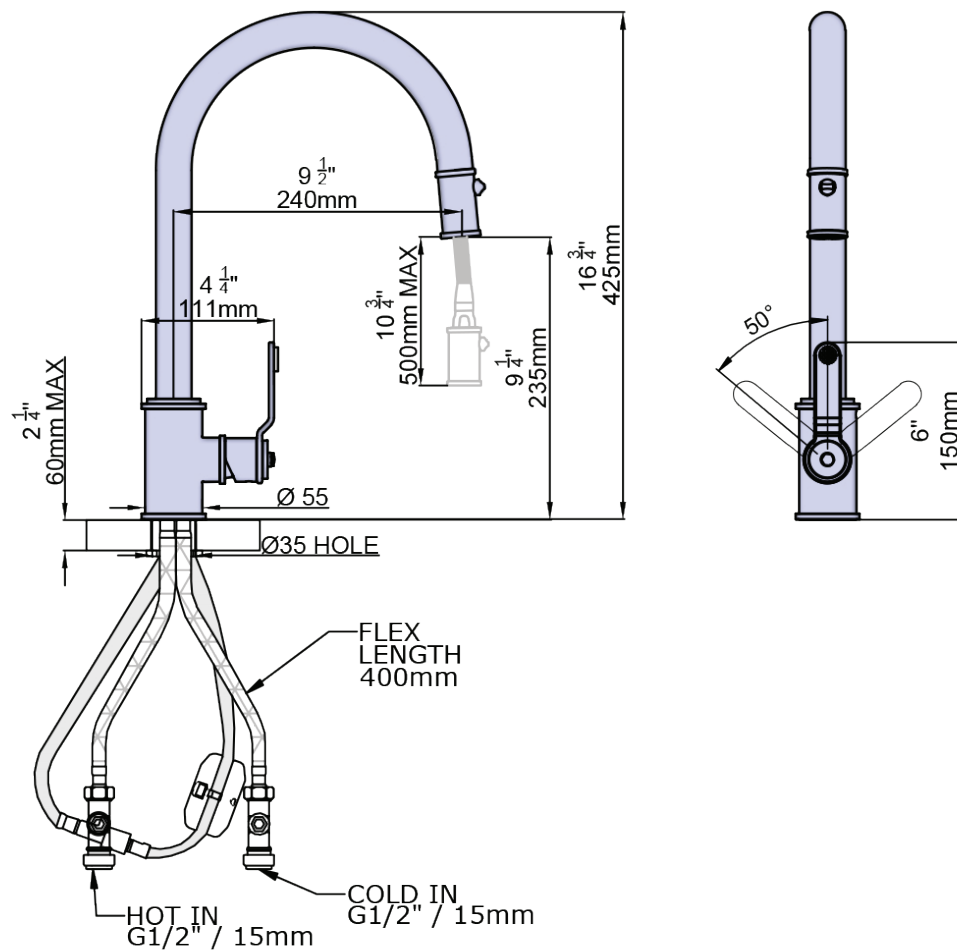

SPECIFICATIONS

DESCRIPTION

- Flexible connectors for easier installation
- Supplied with 15mm double check valves
- Retractable pull down metal handspray
- Dual spray with automatic lock
- Easy clean spray nozzles
- Automatic reset diverter function

FLOW

- Recommended working pressure 0.5 bar/7.5PSI
- Maximum 5 bar/ 75 PSI
- 3L /min at 1 bar
- 6L /min at 3 bar

WARRANTY

- www.perrinandrowe.co.uk

Monobloc Sink Mixer with Pull-down Rinse

MODELS: 4544

+44 (0) 1708 526 361