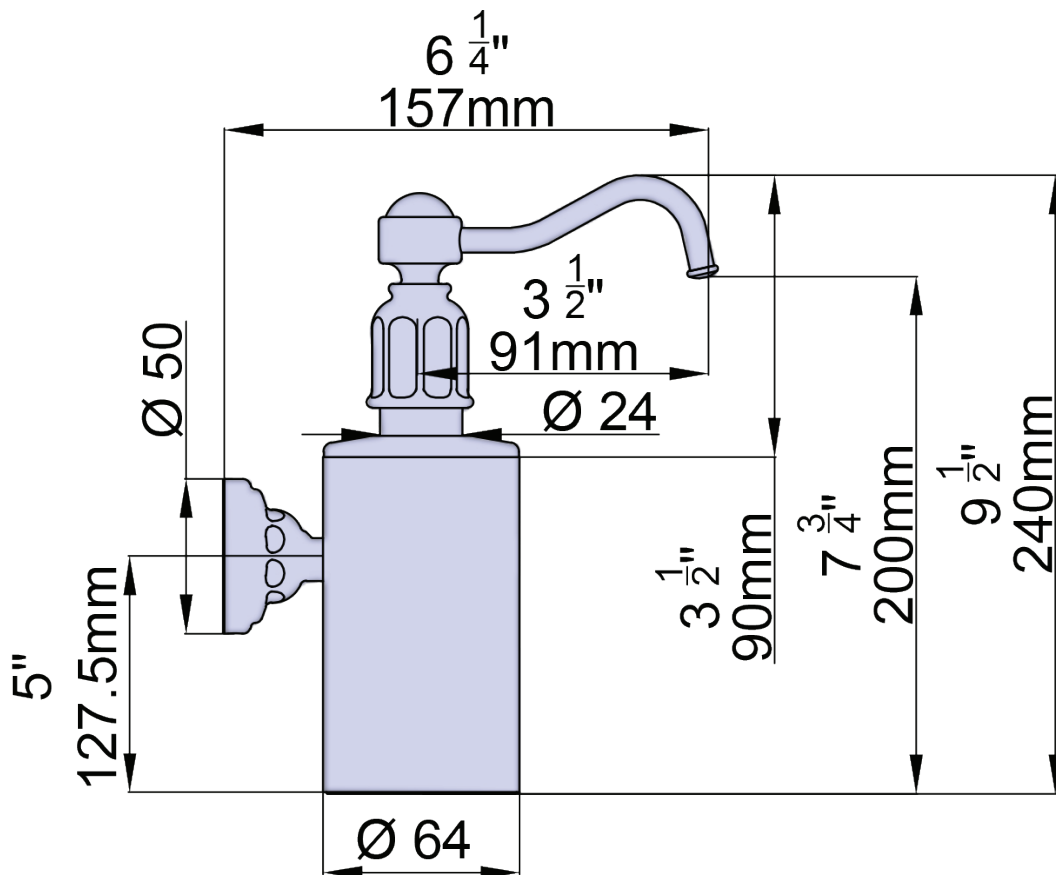

+44 (0) 1708 526 361

www.perrinandrowe.co.uk

A DISTINCTIVE MEMBER OF THE HOUSE OF ROHL