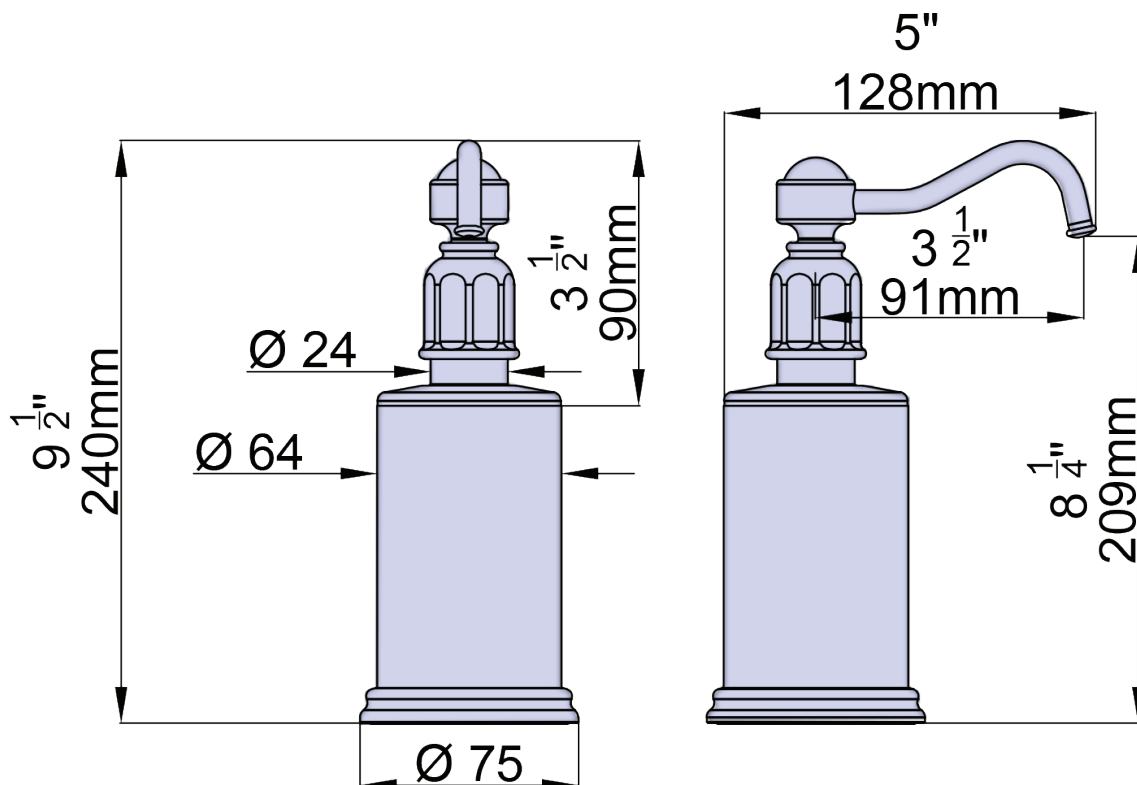

+44 (0) 1708 526 361

www.perrinandrowe.co.uk

A DISTINCTIVE MEMBER OF THE HOUSE OF ROHL