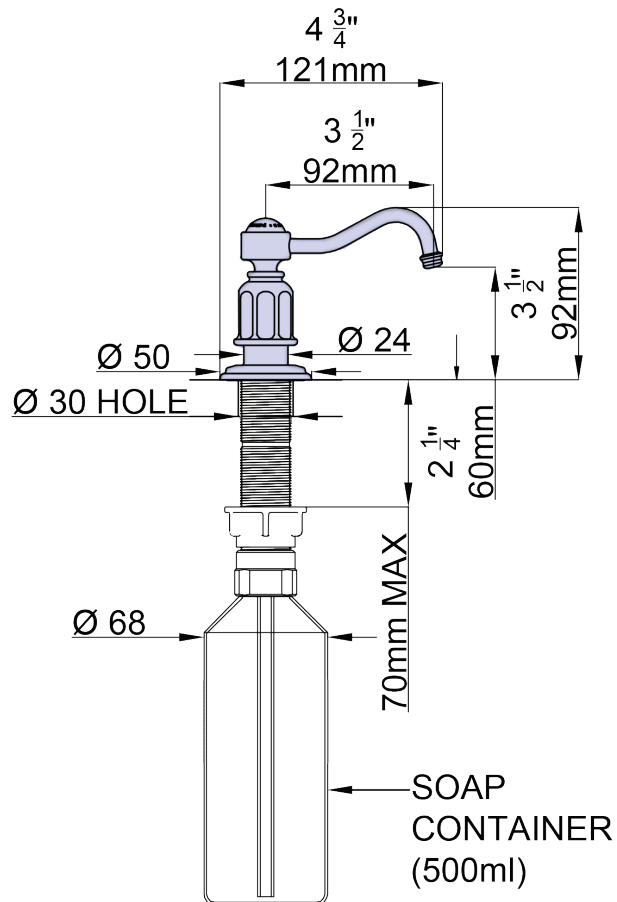

+44 (0) 1708 526 361

www.perrinandrowe.co.uk

A DISTINCTIVE MEMBER OF THE HOUSE OF ROHL