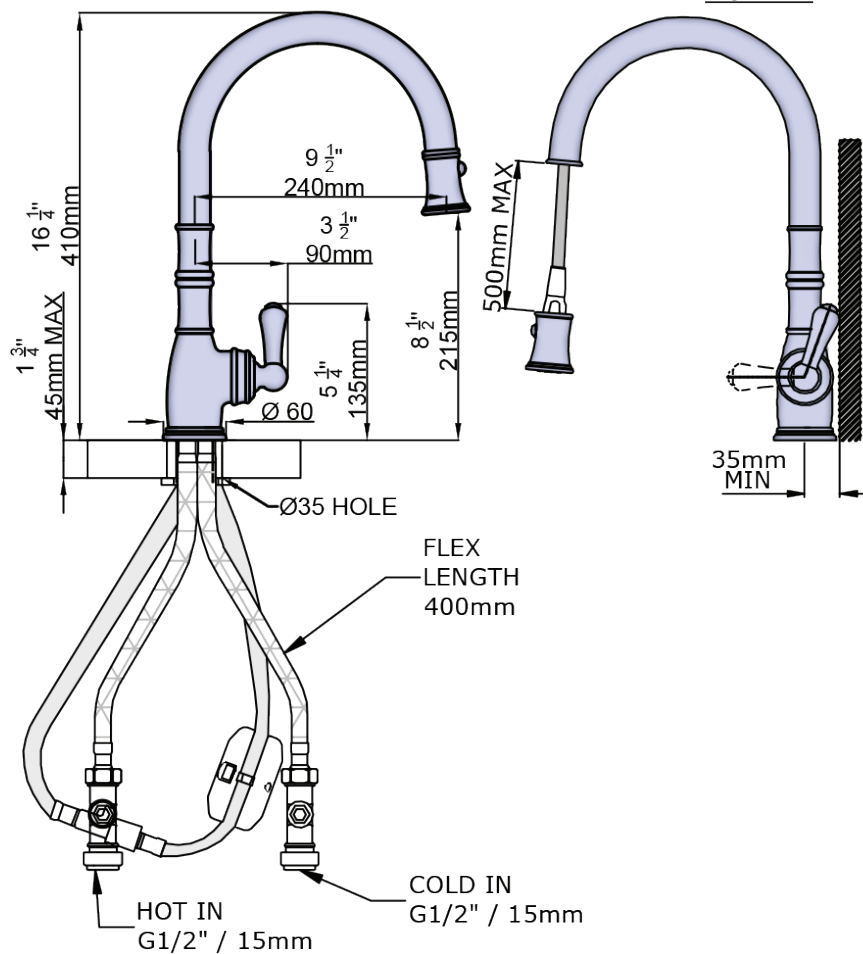

SPECIFICATIONS

DESCRIPTION

- Flexible connectors for easier installation
- Supplied with 15mm double check valves
- Retractable pull down metal handspray
- Dual spray with automatic lock
- Easy clean spray nozzles

FLOW

- Recommended working pressure 0.5 bar/7.5PSI
- Maximum 5 bar/ 75 PSI
- 3L /min at 1 bar
- 6L /min at 3 bar

WARRANTY

- www.perrinandrowe.co.uk

Monobloc Sink Mixer with Pull-Down Rinse

MODELS: 4744

+44 (0) 1708 526 361