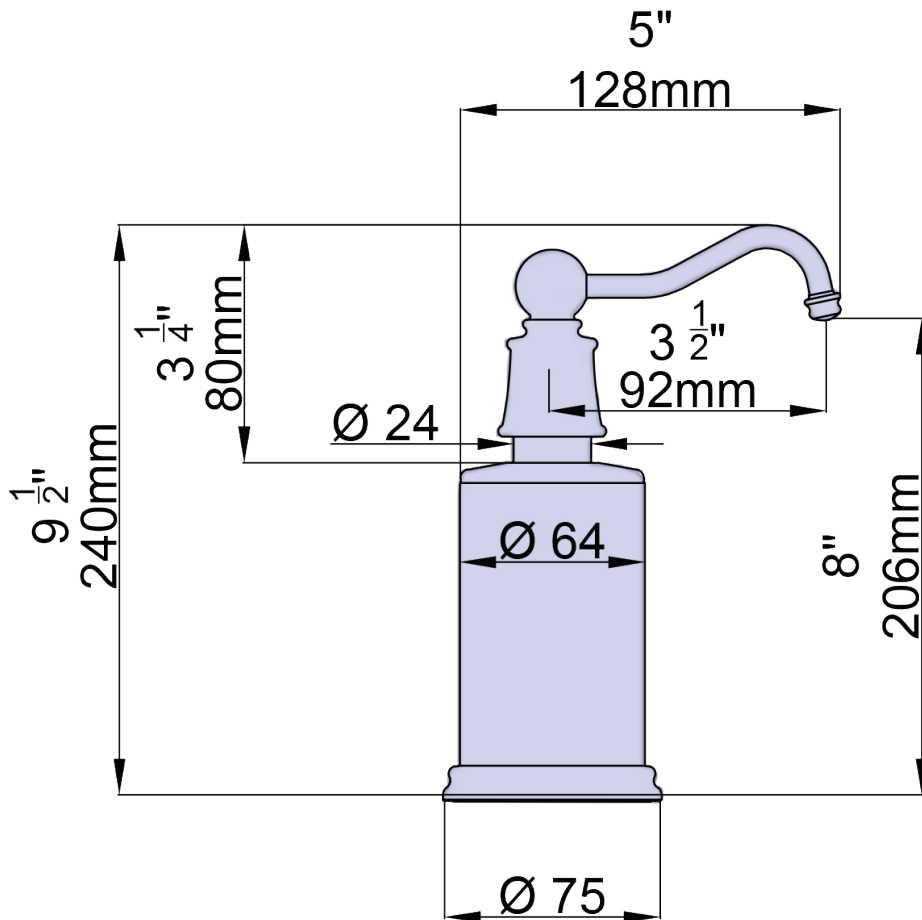

+44 (0) 1708 526 361

www.perrinandrowe.co.uk

A DISTINCTIVE MEMBER OF THE HOUSE OF ROHL