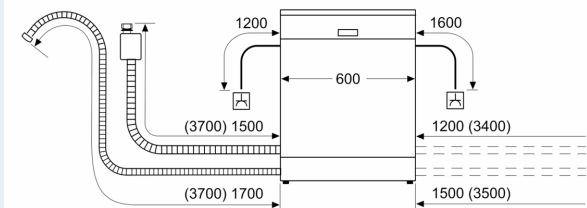

#### Design features

- Controls on top edge of door
- infoLight (blue) - Light projection on the floor
- Time delay (3, 6 or 9 hours)
- aquaStop®: Siemens home appliances' warranty in case of water damage – throughout the lifetime of the appliance.\*
- Self-cleaning filter system with 3 piece corrugated filter
- steam protection plate
- Stainless steel/polinox interior
- Dimensions (HxWxD): 81.5 x 59.8 x 55cm

<sup>3</sup> Water consumption in litres per cycle (in programme Eco 50 °C)

<sup>4</sup> Duration of programme Eco 50 °C

**iQ100, Fully-integrated  
dishwasher, 60 cm  
SN61IX12TG**

measurements in mm

socket  
( ) values with extension kit