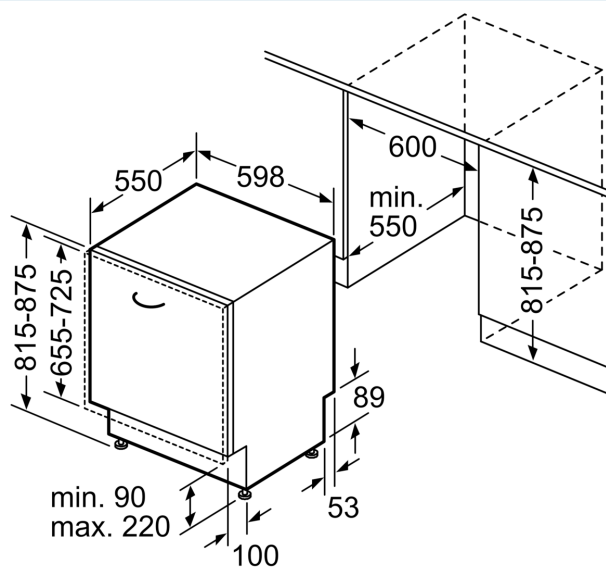

<sup>3</sup> Water consumption in litres per cycle (in programme Eco 50 °C)

<sup>4</sup> Duration of programme Eco 50 °C

**iQ100, Fully-integrated  
dishwasher, 60 cm  
SN61IX12TG**

measurements in mm

socket  
( ) values with extension kit

measurements in mm