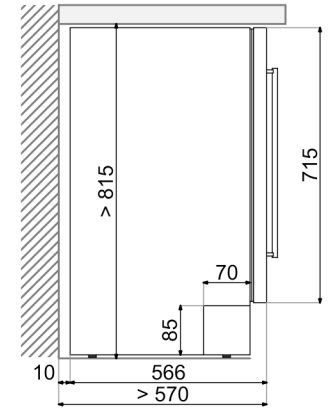

## DUNAVOX FLOW-19

DAUF-19.58B, SS

Front View

Side View

Top View