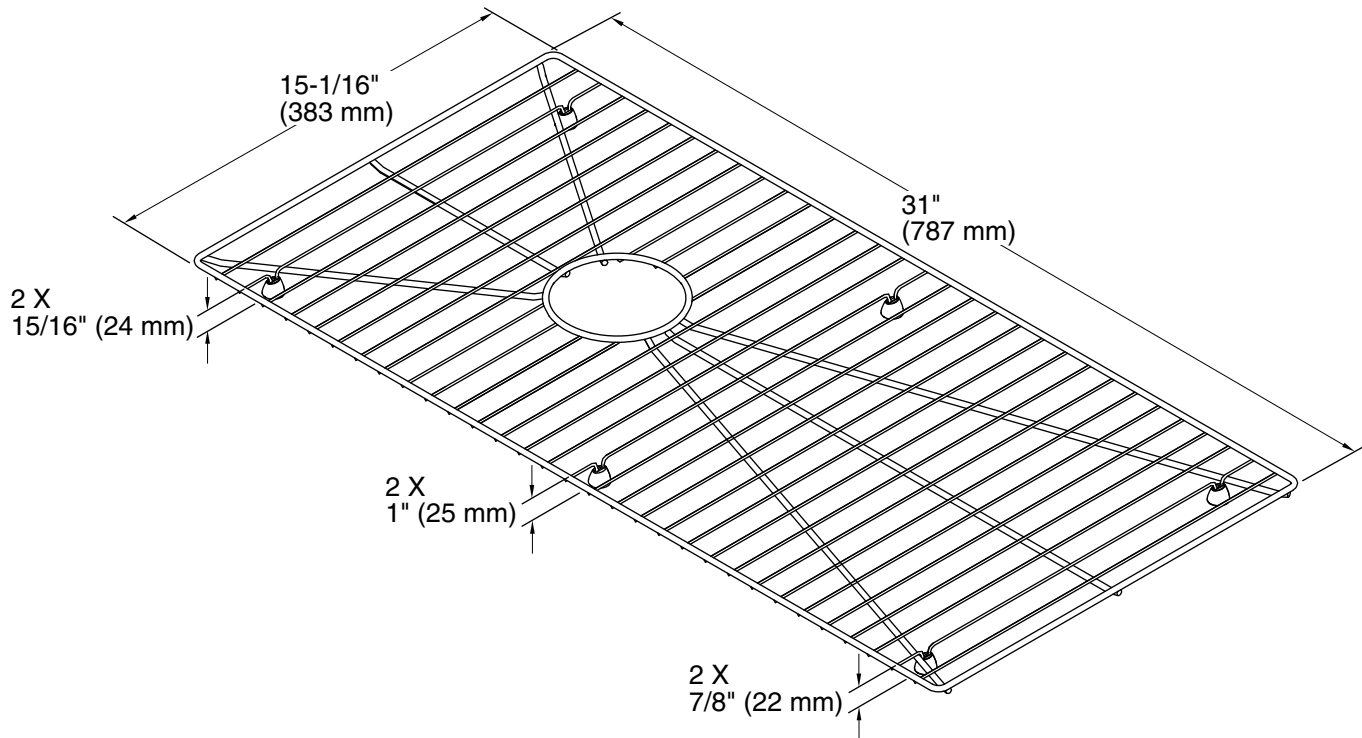

Technical Information

All product dimensions are nominal.

Material: Stainless Steel